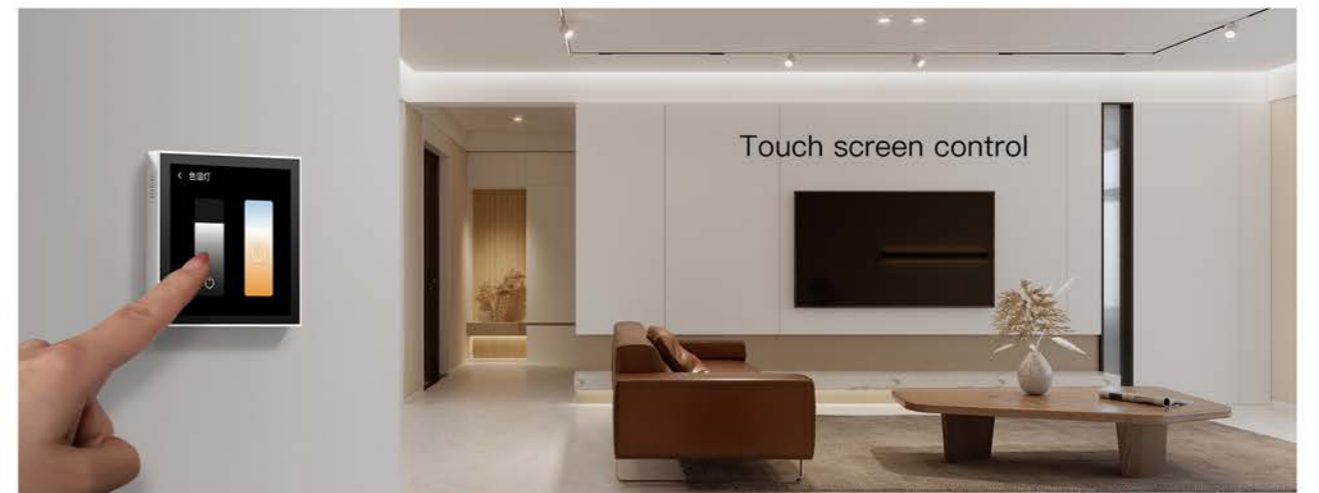

Touch screen control