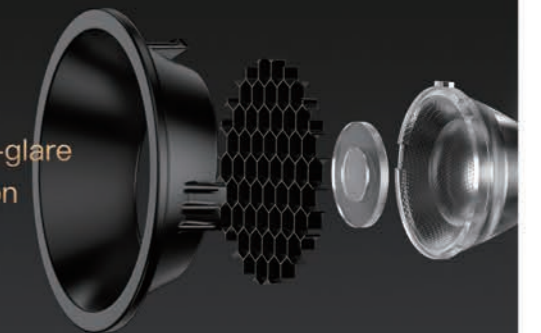

S Series Smart Spotlight S10

10,000-level color
temperature control

Solar spectrum
SOPRO

High-definition
restores true colors

Four layers of anti-glare
Enjoy eye protection

Extreme Optics, Deep Anti-glare

S Series Smart Spotlight S10 (7W)