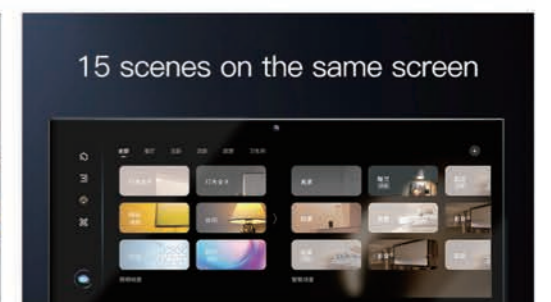

MixPad Super Smart Panel Series

5G Smart Life in One Step

MixPad X Full Screen Super Smart Panel

- 12.3 inches widescreen
- Smart super screen, the perfection of technology and aesthetics
- Intelligent central control of thousands of devices
- Hi-Fi stereo wall sound