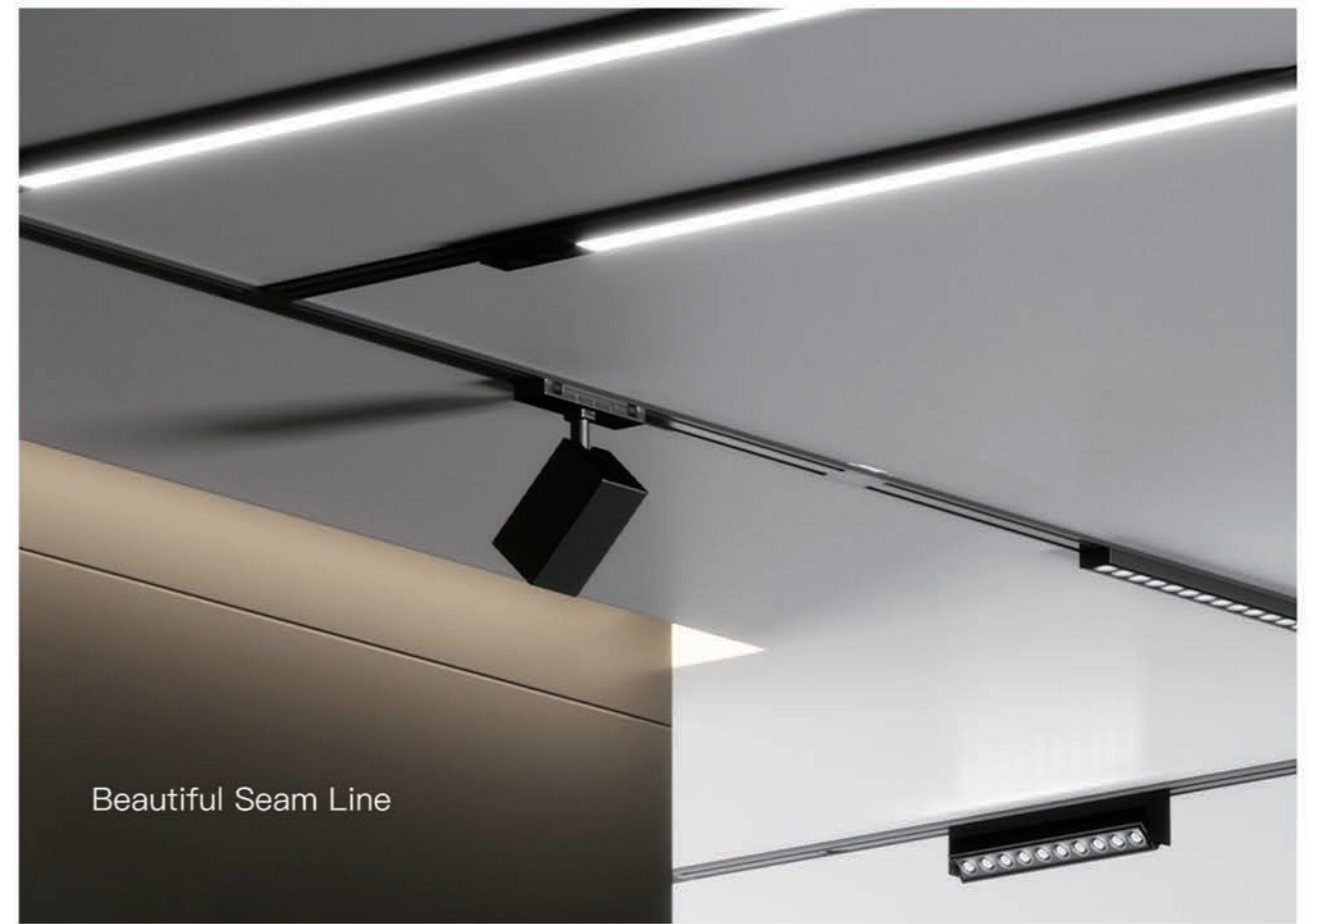

Ultra-thin S20 Beautiful Seam Level Smart Magnetic Track Light

- 6mm ultra-thin track 12mm ultra-thin light
- Zigbee 3.0 single light smart control, 10,000-level dimming and color mixing
- Museum-level healthy light Patented lens anti-glare eye protection
- Strong magnetic adsorption + safety lock patent double insurance