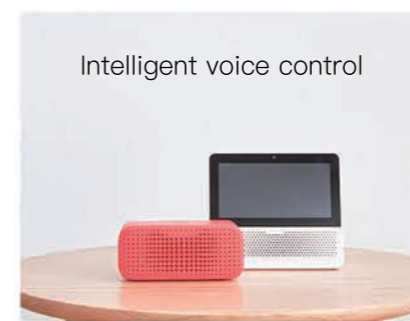

Aerospace grade
NdFeB magnet speaker

The second generation of ceiling-mounted background music speakers

BM2 Ceiling Background Music Speaker

- 25-core titanium membrane tweeter +50W super power
- Frameless design, suitable for various decoration styles
- Connect MixPad to create more life scenes
- Bluetooth connection, compatible with mobile phones, computers, TVs, etc