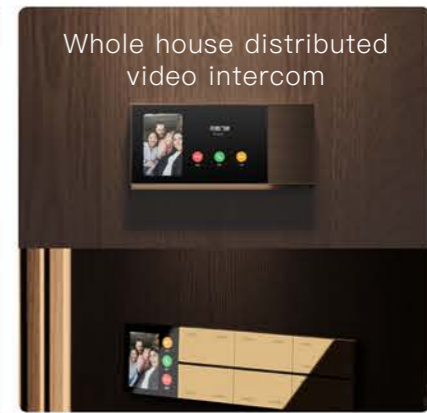

Up to 3 years replacement warranty