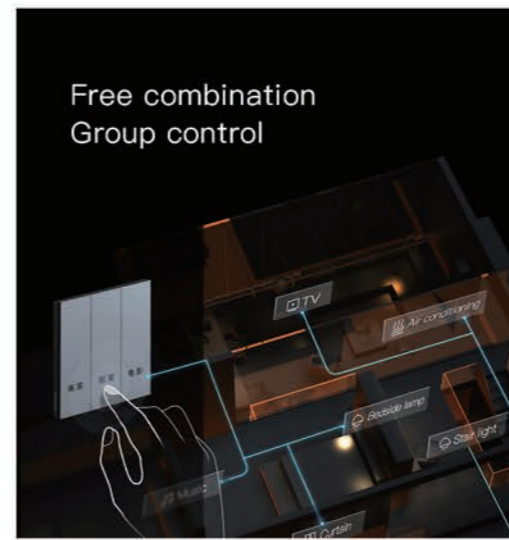

Technology and Aesthetics Create wall arts

MixSwitch Series

MixSwitch Defy

Defy Series Smart Switch

- Dual-screen intelligent switch
- 200 keystrokes professional adjustment
- Hand paint material spraying process
- MixCtrl™ 2.0 button

MixSwitch Bach

Bach Series Smart Switch

3-inch IPS high-definition touch screen | Support Max800W light control
Modular townhouse design | Customizable color and button names

reddot award 2020
winner

Free definition, intelligent life within reach.

MixSwitch Super Smart Switch

- One-key switch control the whole house lights
- Three colors optional
- Intelligent control of multiple devices
- RelayPro-Tech™ patented technology, durable

Gold									
White									
Grey									
	1 Gang	2 Gang	3 Gang	Five-hole socket	Battery version	16A 1 Gang	Five-hole fast charge	Five holes 1 Gang	Emergency button