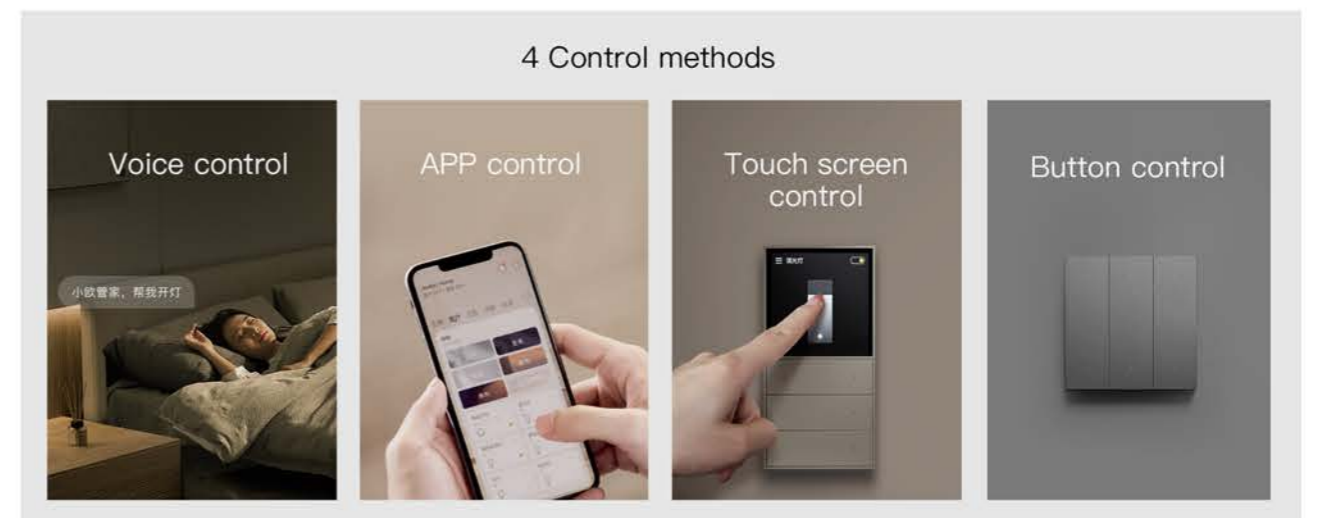

Q Series

- Natural soft light eye protection slow bright
- 1000-level precise dimming
- Zigbee 3.0 wireless intelligent control

Deeply hidden anti-glare, soft eye protection

Q Series Anti-Glare Smart Spotlight (9W)