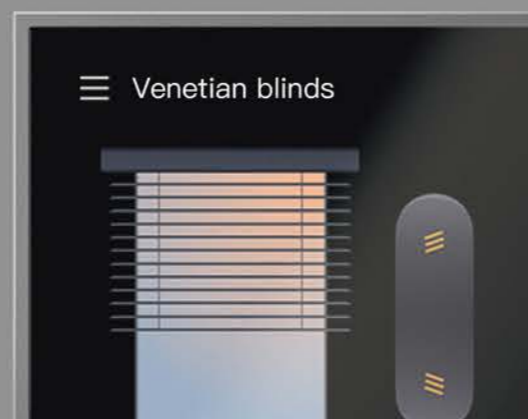

ORVIBO Home

A smarter, simpler and safer IoT APP.

ORVIBO Home is an all-in-one APP to connect lighting, security and more devices in your home. With its user-friendly interaction and simple controls, you can easily monitor and manage everything in your home. This means it can do more for you, and you can do less.

MixPad Super Smart Panel Series

5G Smart Life in One Step

MixPad X Full Screen Super Smart Panel

- 12.3 inches widescreen
- Smart super screen, the perfection of technology and aesthetics
- Intelligent central control of thousands of devices
- Hi-Fi stereo wall sound