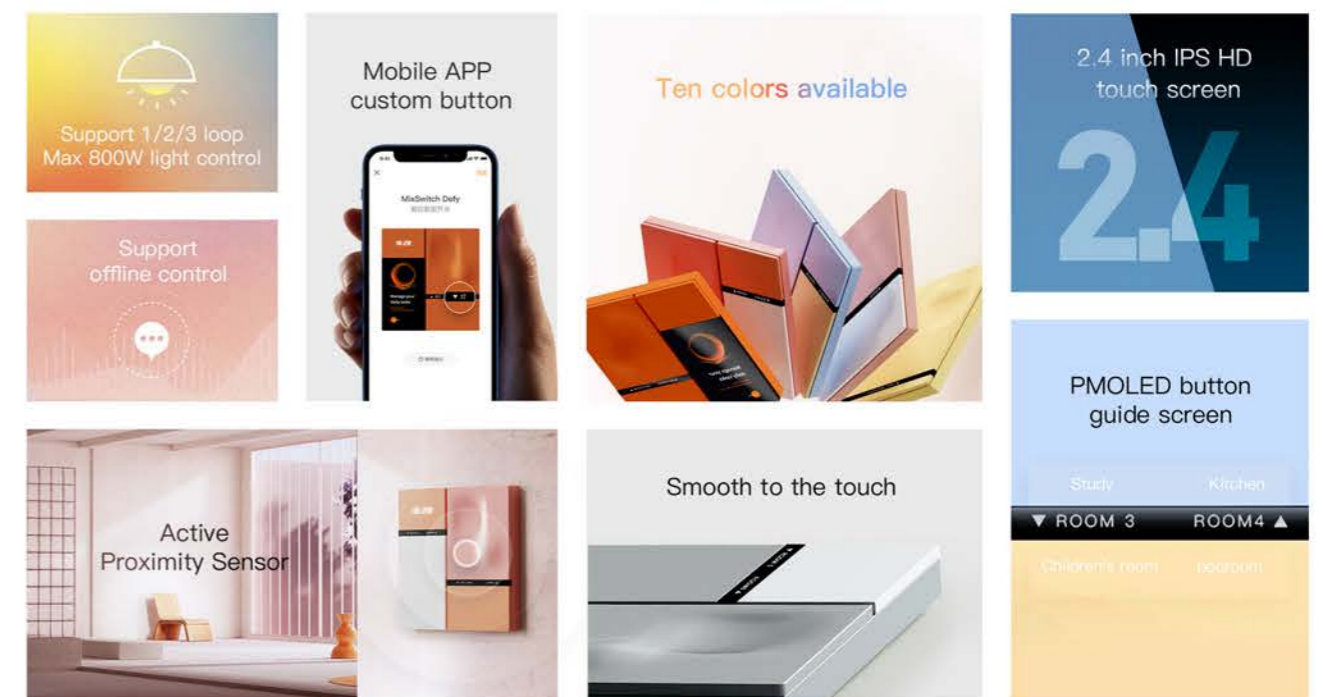

Technology and Aesthetics Create wall arts

MixSwitch Series

MixSwitch Defy

Defy Series Smart Switch

- Dual-screen intelligent switch
- 200 keystrokes professional adjustment
- Hand paint material spraying process
- MixCtrl™ 2.0 button