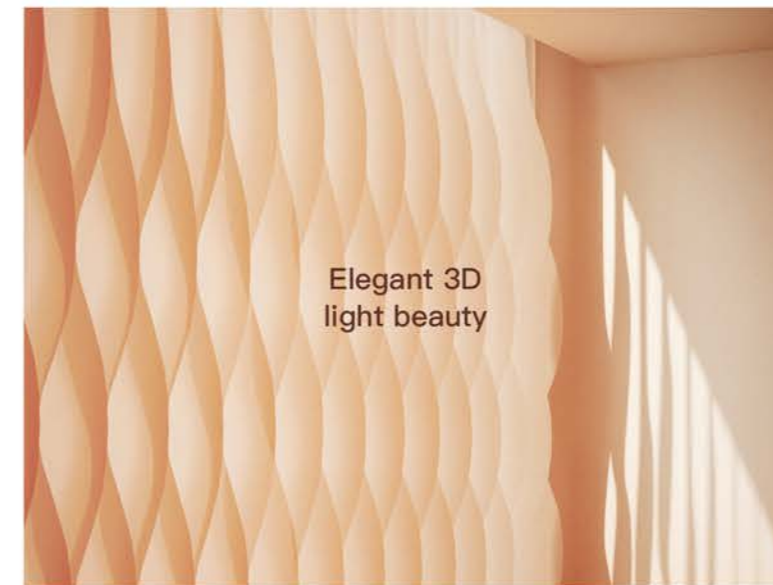

3D Smart Lighting Curtain

Vertical, Water ripple curtain | Curtain Rotation
Active fine dimming | 30dB ultimate mute

- 8:00 am-12:00 am
- 12:00 am-18:00 pm
- 18:00 pm-22:00 pm

Curtain ON

◀ || ▶