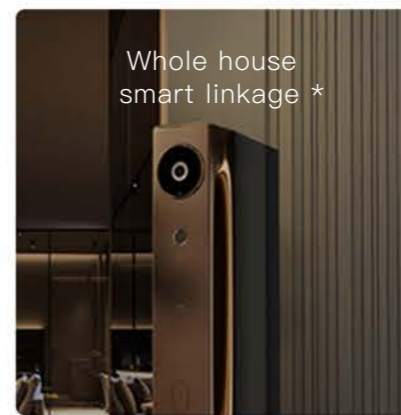

More Smarter and Safer

ORVIBO Smart Door Lock - C1

ORVIBO

SMART DOOR LOCK V5

AI 3D face recognition | 4-inch IPS HD internal screen | Visual door viewer
Full house intelligent linkage

AI face recognition 3.0

Visible peephole

4-inch IPS HD internal screen

Whole house distributed video intercom

Custom-level excellence design

Whole house smart linkage *

Up to 3 years replacement warranty

Powered by twin engines
365 days long battery life

Giant Eye 2K Smart Camera S1

- 2K Ultra HD Image Quality
- AI Motion Detection
- Motion Tracking and Shooting
- Cry Monitoring

High-definition picture for 355° panoramic cruise, you can see more clearly and more fully