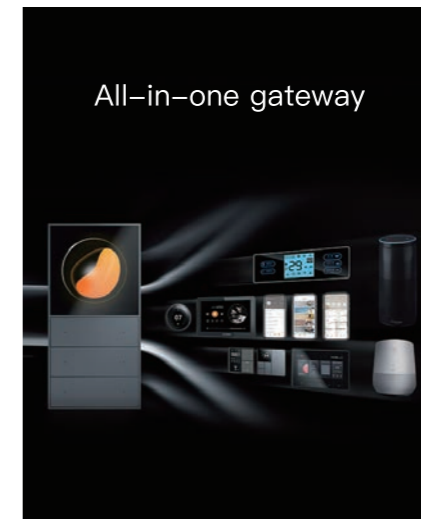

Smart Panel Funny Life

MixPad Genie

- Multiple installation methods (L&N/Type-C).
- Can be connected to a variety of speakers.
- APP remote control, can also be controlled outside.
- Touch screen+buttons.

The Perfect Combination of Aesthetics and Technology

MixPad S Super Smart Panel

Flagship Version

- Subvert the traditional smart switch
- AI voice and APP multi-dimensional interaction
- Cooler home experience
- Ready to use without modification