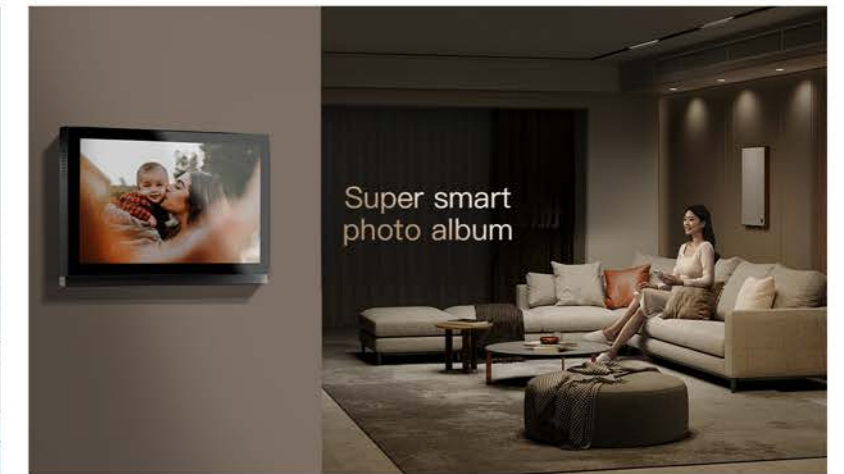

Super smart
photo album