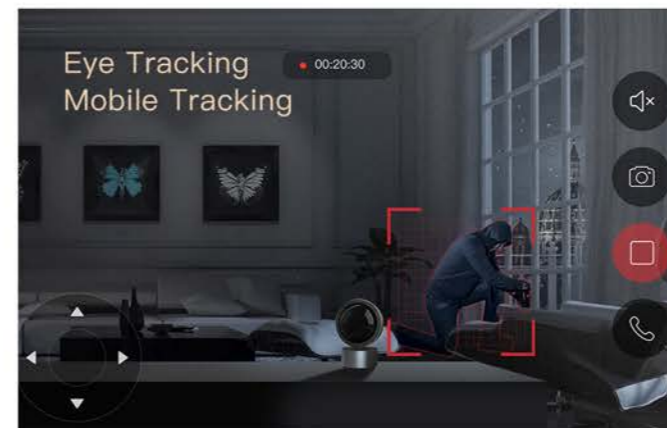

More Smarter and Safer

ORVIBO Smart Door Lock - C1

ORVIBO

SMART DOOR LOCK V5

AI 3D face recognition | 4-inch IPS HD internal screen | Visual door viewer
Full house intelligent linkage

AI face recognition 3.0

Visible peephole

4-inch IPS HD internal screen

Whole house distributed video intercom

Custom-level excellence design

Whole house smart linkage *

Up to 3 years replacement warranty

Powered by twin engines
365 days long battery life

Giant Eye 2K Smart Camera S1

- 2K Ultra HD Image Quality
- AI Motion Detection
- Motion Tracking and Shooting
- Cry Monitoring

High-definition picture for 355° panoramic cruise, you can see more clearly and more fully

Smart Camera

- 1080P full HD wide-angle image quality
- Large and wide-angle double rotating platform, no dead angle stereo monitoring
- Large cloud storage, 7 days of video can be viewed back
- Two-way intercom as smooth as a phone call