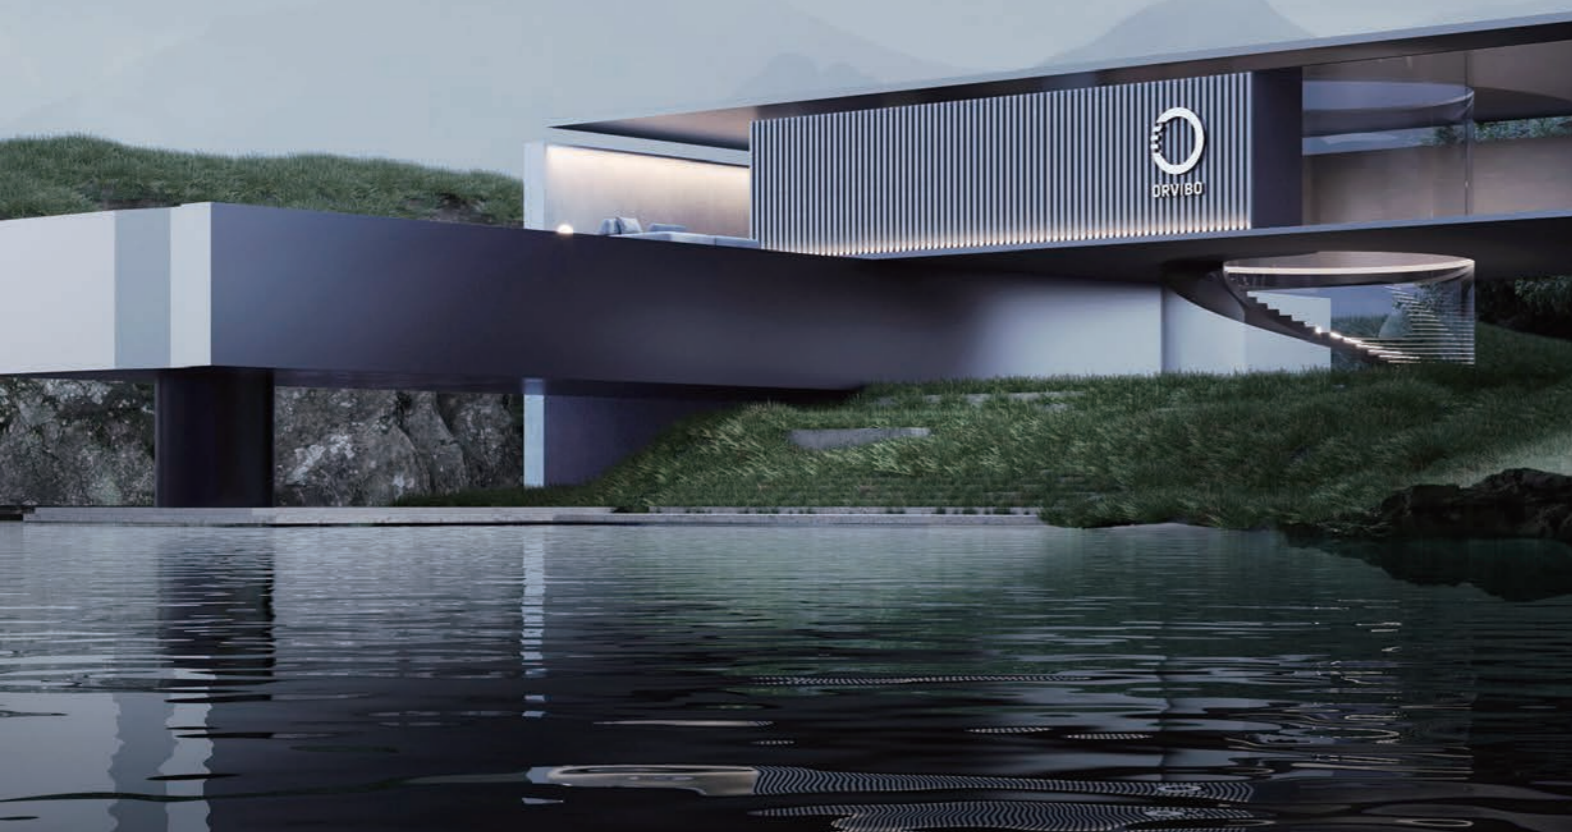

Guangzhou – Tianhe One

Intelligent luxury residential landmark in the Greater Bay Area

Nantong – Sky Garden

2000 sq. ft. villa

MAKE YOUR HOME A DECADE AHEAD

Change the interaction between people and space, and create high-end technical home for each user looking for a better life.

ORVIBO is committed to reshaping the connection between people and environment with technological aesthetics to make life better. HomeAI OS 3.0, the active intelligence system developed by ORVIBO, is a global leader in active intelligence and whole house system capability, with strong technical research and development strength, and a total of more than 300 patents and more than 50 soft documents. We have built a super smart home ecology covering thousands of products.

HomeAI OS 3.0 System Families love to use, more experience

ORVIBO HomeAI OS is the first active intelligent whole home smart home operating system, the first generation of which won the Red Dot Interactive Design Award. It has many industry-first functions, such as “ONE STEP”, “Wake Up Nearby”, “Quick Link”, “Home Appliance Manager”, “Ai Sense”, etc. It supports mainstream IoT platforms and has been connected to more than 10 million devices. It supports mainstream IoT platforms and has connected to more than 10 million devices.

Smart Life, One Step Ahead

Ten years of lean innovation to build your future home

ORVIBO takes the super smart panel as the interaction center and covers the intelligent product matrix of the whole living space.