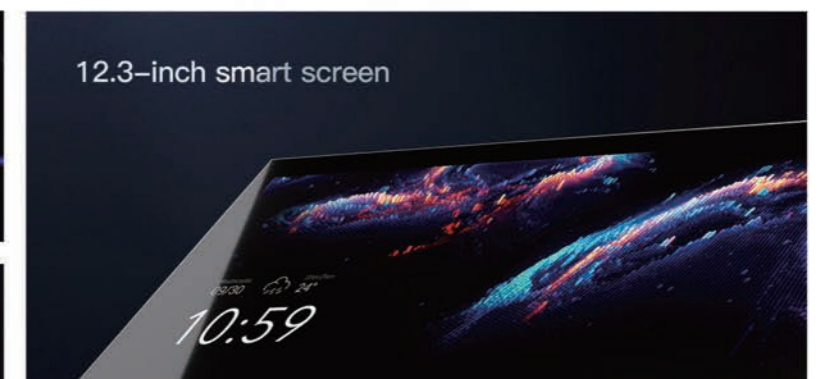

MixPad Super Smart Panel Series

5G Smart Life in One Step

MixPad X Full Screen Super Smart Panel

- 12.3 inches widescreen
- Smart super screen, the perfection of technology and aesthetics
- Intelligent central control of thousands of devices
- Hi-Fi stereo wall sound