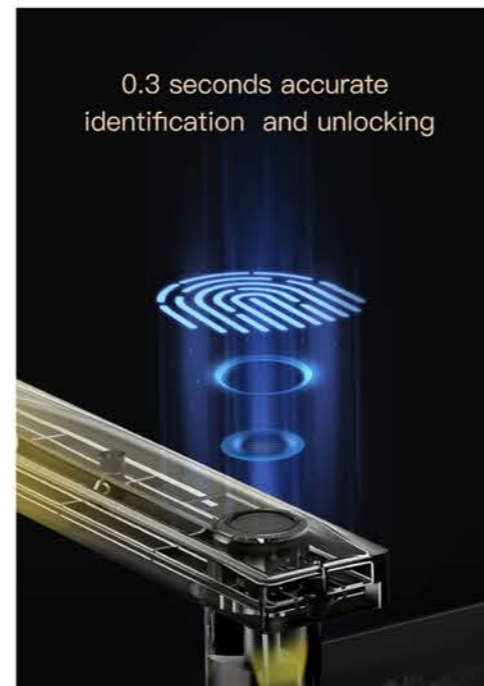

MORE SAFE & MORE ADVANCED

ORVIBO Smart Door Lock S2

- Independent verification of smart lock cylinder
- Real gold plating armor handle
- MAX 800 long battery life
- Full house smart linkage

Technology and Art
iF International Gold Award Team 2020 New Work

More Smarter and Safer

ORVIBO Smart Door Lock - C1

ORVIBO

SMART DOOR LOCK V5

AI 3D face recognition | 4-inch IPS HD internal screen | Visual door viewer
Full house intelligent linkage

AI face recognition 3.0