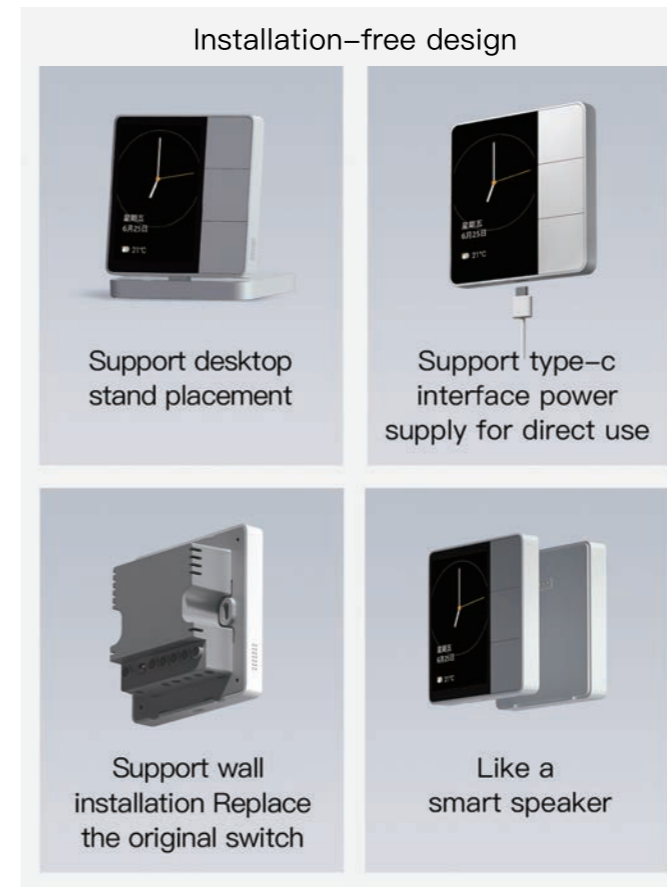

MixPad Super Smart Panel Series

5G Smart Life in One Step

MixPad X Full Screen Super Smart Panel

- 12.3 inches widescreen
- Smart super screen, the perfection of technology and aesthetics
- Intelligent central control of thousands of devices
- Hi-Fi stereo wall sound

Smart Panel Funny Life

MixPad Genie

- Multiple installation methods (L&N/Type-C).
- Can be connected to a variety of speakers.
- APP remote control, can also be controlled outside.
- Touch screen+buttons.