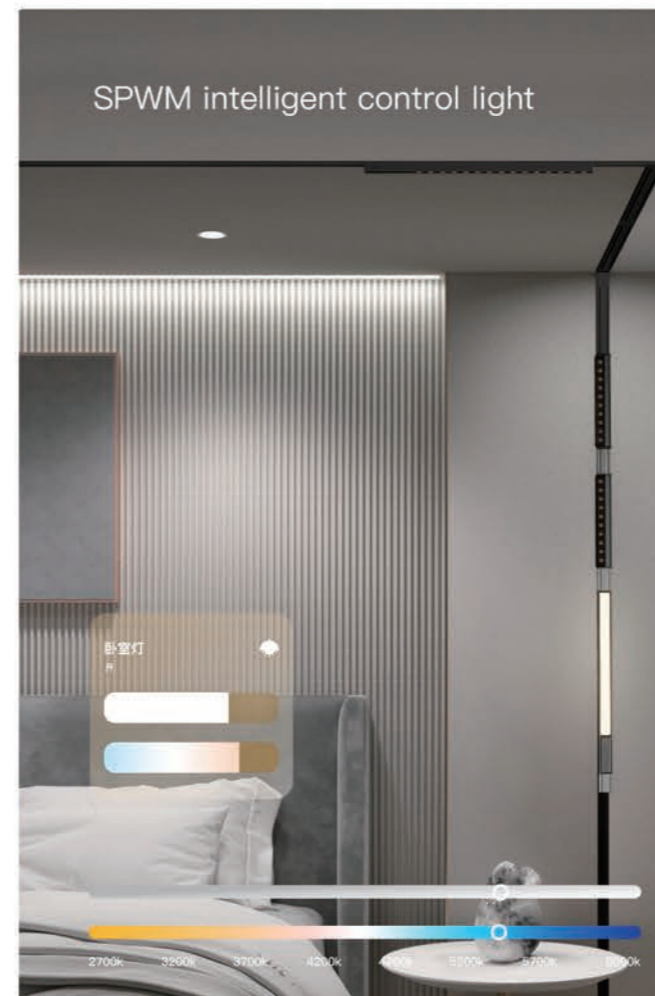

6mm Ultra thin

SPWM intelligent control light