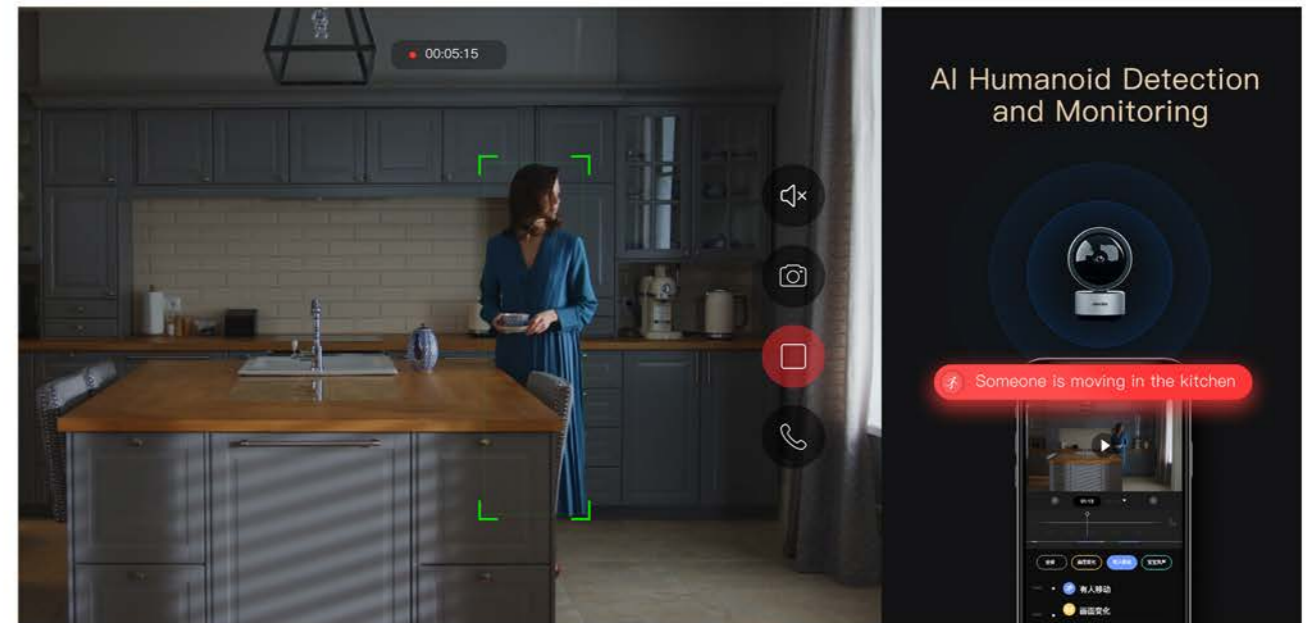

More Smarter and Safer

ORVIBO Smart Door Lock - C1

ORVIBO

SMART DOOR LOCK V5

AI 3D face recognition | 4-inch IPS HD internal screen | Visual door viewer
Full house intelligent linkage

AI face recognition 3.0

Visible peephole

4-inch IPS HD internal screen

Whole house distributed video intercom

Custom-level excellence design

Whole house smart linkage *

Up to 3 years replacement warranty

Powered by twin engines
365 days long battery life

Giant Eye 2K Smart Camera S1

- 2K Ultra HD Image Quality
- AI Motion Detection
- Motion Tracking and Shooting
- Cry Monitoring

High-definition picture for 355° panoramic cruise, you can see more clearly and more fully

Smart Camera

- 1080P full HD wide-angle image quality
- Large and wide-angle double rotating platform, no dead angle stereo monitoring
- Large cloud storage, 7 days of video can be viewed back
- Two-way intercom as smooth as a phone call