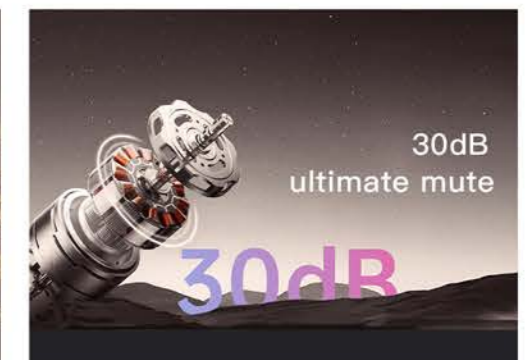

3D Smart Lighting Curtain

Vertical, Water ripple curtain | Curtain Rotation
Active fine dimming | 30dB ultimate mute

- 8:00 am-12:00 am
- 12:00 am-18:00 pm
- 18:00 pm-22:00 pm

Curtain ON

◀ || ▶