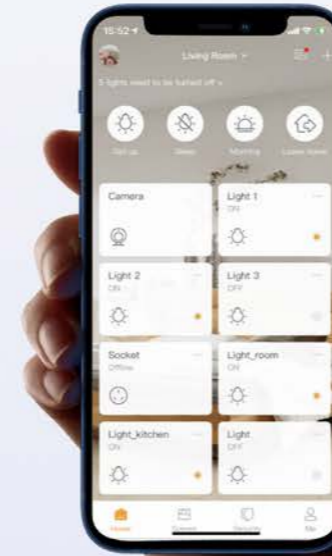

Smart Voice Control Panel

- Support 4-channel light control
- Super photo album
- Stereo, ultra-thin sound

ZigBee

WiFi

Bluetooth

Ethernet

Matter

All Outstanding

All-in-one Gateway

Protocol:
Zigbee, Wi-Fi,
Bluetooth, Ethernet

Super smart
photo album

Remote control of
IR home appliances

MixPad C2 Smart Panel

Let some houses get rich first

- Standard 86 bottom box
 - No need to rewire
- No need to remodel walls

APP remote control

Easy to install

Touch screen control

Network disconnection
can also be controlled

Relay Pro-Tech™

Over-temperature overload
automatic power-off

VO class
fire retardant

  red dot award 2018
winner

Technology and Aesthetics Create wall arts

MixSwitch Series

MixSwitch Defy

Defy Series Smart Switch

- Dual-screen intelligent switch
- 200 keystrokes professional adjustment
- Hand paint material spraying process
- MixCtrl™ 2.0 button