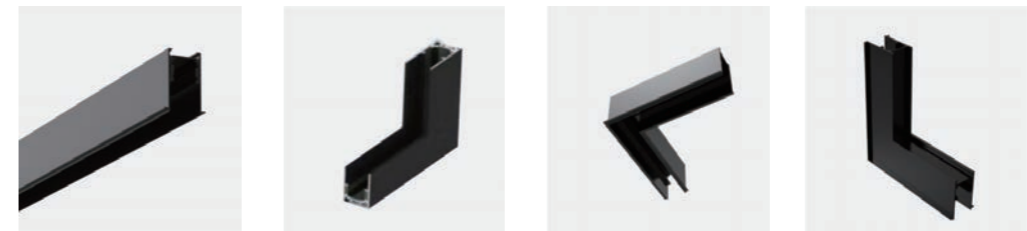

Concealed Installation, Neat and Clean

Embedded Magnetic Track Accessories

1m | 2m Inside corner Flat corner Outside corner

No Need for Slotting, Simple Installation

Surface Mounted Magnetic Track Accessories