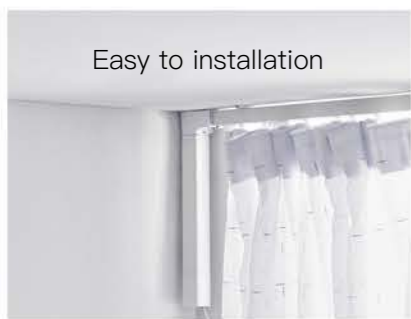

Good products for young people at home. Your curtains will "listen" from now on

Smart Curtain Wiring Free Version

- One key control
- Support Voice, APP remote control
- Gentle and not disturbing
- Intelligent scene linkage