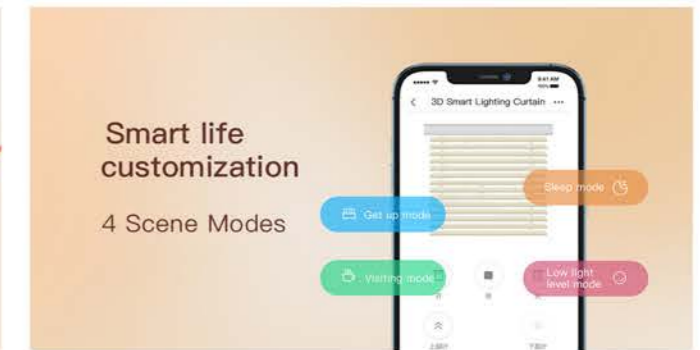

3D Smart Lighting Curtain

Vertical, Water ripple curtain | Curtain Rotation
Active fine dimming | 30dB ultimate mute

- 8:00 am-12:00 am
- 12:00 am-18:00 pm
- 18:00 pm-22:00 pm

Curtain ON

◀ || ▶