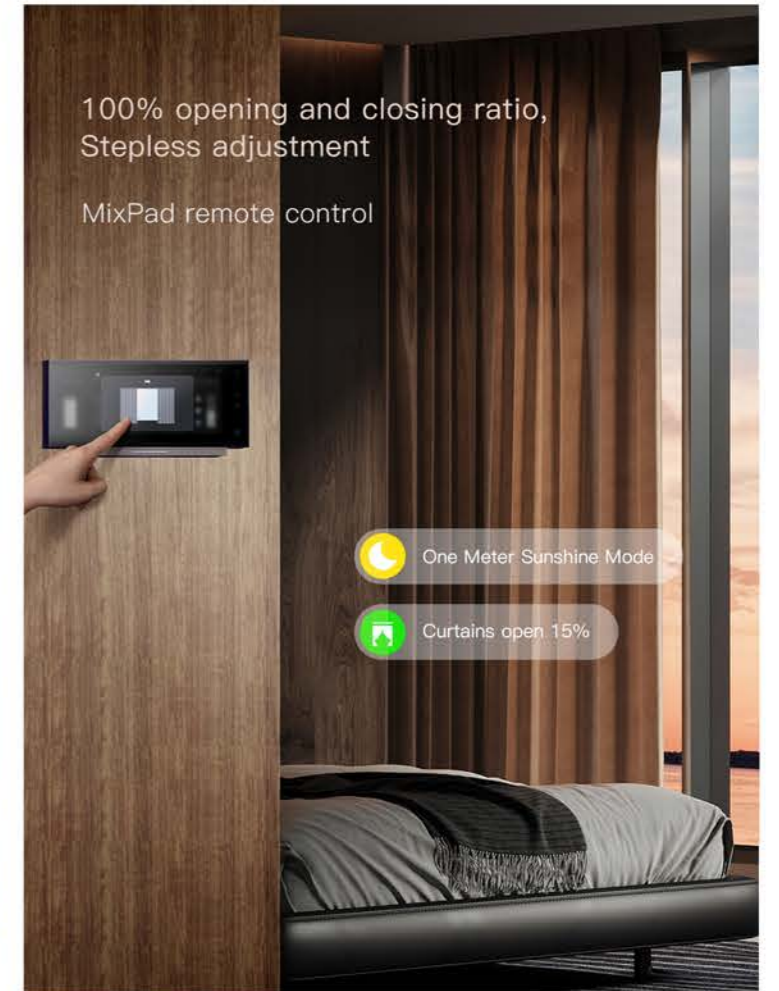

Smart Curtain Series

 Afternoon mode

Curtain Living Room 

ON 91%

3D Smart Lighting Curtain

Vertical, Water ripple curtain | Curtain Rotation
Active fine dimming | 30dB ultimate mute

- 8:00 am-12:00 am
- 12:00 am-18:00 pm
- 18:00 pm-22:00 pm

Curtain ON

◀ || ▶

DB Super Mute Smart Curtain Motor

0 Carbon, Healthy & Super Quiet

Brushless motor,
extremely quiet

Opening
and closing

<28*
dB

Baby
breathing sound

32 dB

Carbon-free
is healthier.

100% opening and closing ratio,
Stepless adjustment

MixPad remote control

Thick curtains are
easy to pull

2 N.m

Rated torque

100 KG

Included products:
curtain motor, running track,
remote control, lithium battery

Industry innovation masterpiece, pioneer of high-end smart curtains

Super Mute Smart Curtain ZigBee Type

- One-button control design
- Magnesium-aluminum alloy integral molding
- Imported motor with strong torque
- Support voice, APP and other intelligent control