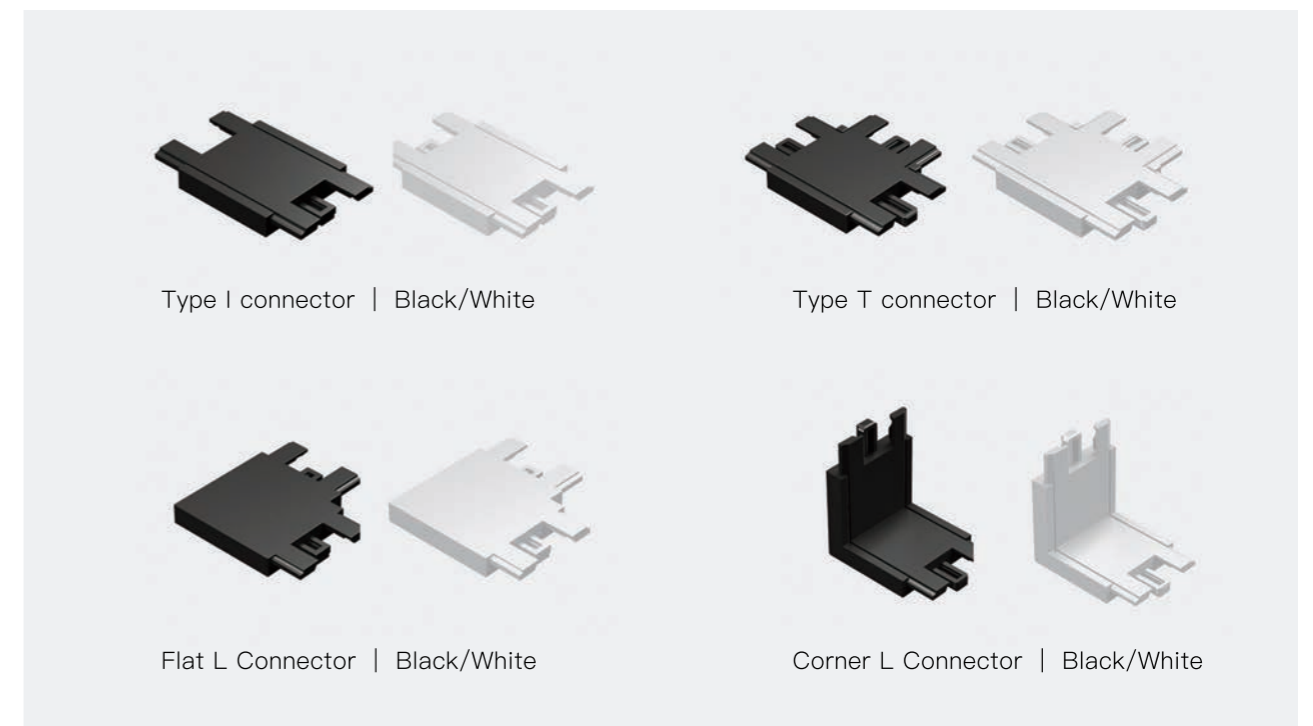

Ultra-thin intelligent magnetic attraction rail lamp accessories

Track | Connector | Magnetic Track Power

Blade Slim Track

S20 Magnetic Track Power Supply

S20 Ultra-thin Track Connector

Basic lighting, soft and versatile