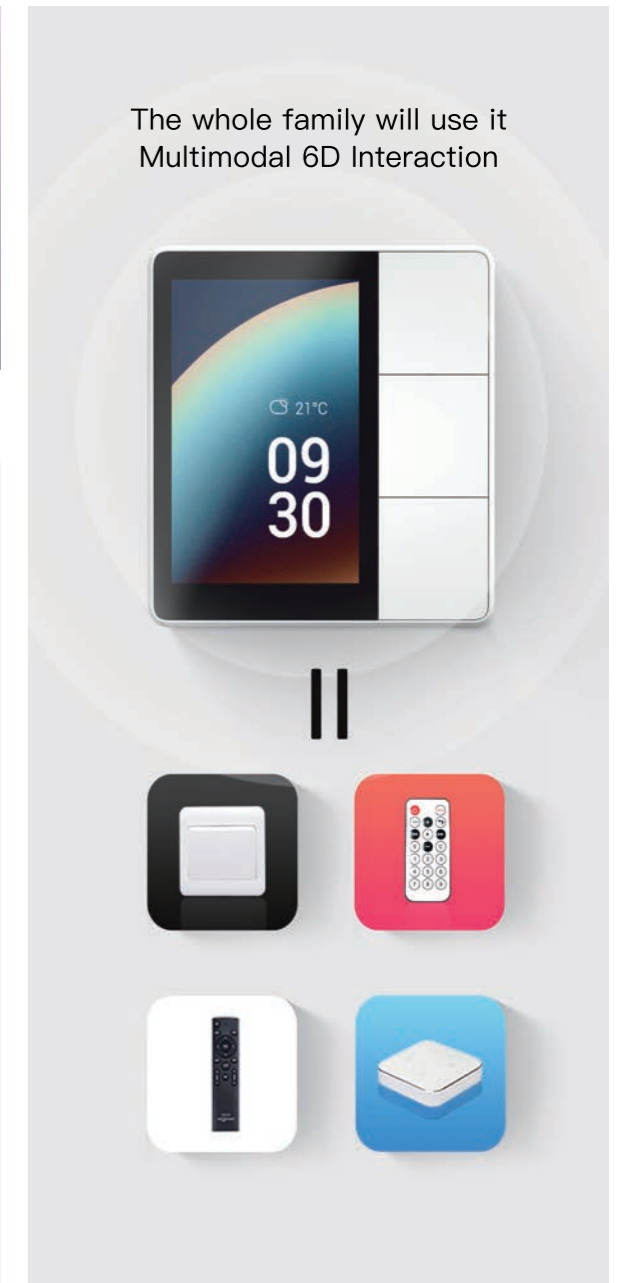

ORVIBO Home

A smarter, simpler and safer IoT APP.

ORVIBO Home is an all-in-one APP to connect lighting, security and more devices in your home. With its user-friendly interaction and simple controls, you can easily monitor and manage everything in your home. This means it can do more for you, and you can do less.

MixPad Super Smart Panel Series

5G Smart Life in One Step

MixPad X Full Screen Super Smart Panel

- 12.3 inches widescreen
- Smart super screen, the perfection of technology and aesthetics
- Intelligent central control of thousands of devices
- Hi-Fi stereo wall sound