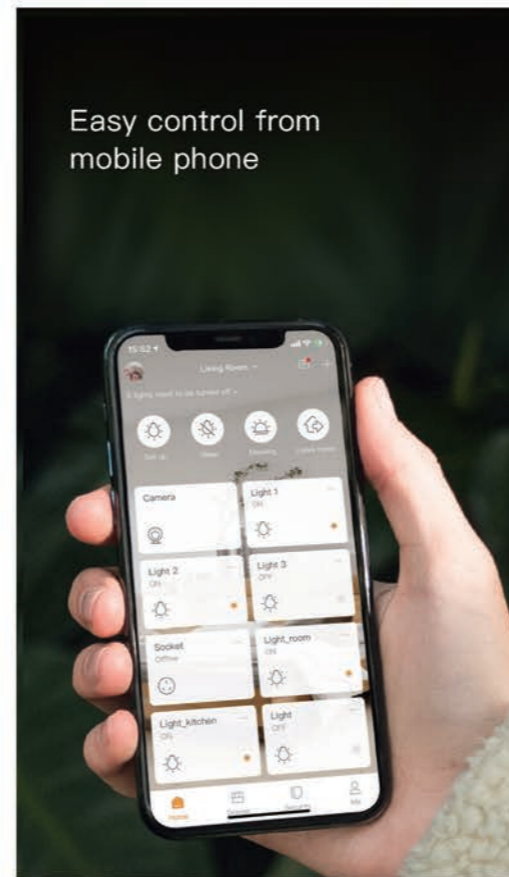

Technology and Aesthetics Create wall arts

MixSwitch Series

MixSwitch Defy

Defy Series Smart Switch

- Dual-screen intelligent switch
- 200 keystrokes professional adjustment
- Hand paint material spraying process
- MixCtrl™ 2.0 button

MixSwitch Bach

Bach Series Smart Switch

3-inch IPS high-definition touch screen | Support Max800W light control
Modular townhouse design | Customizable color and button names

reddot award 2020
winner

Free definition, intelligent life within reach.

MixSwitch Super Smart Switch

- One-key switch control the whole house lights
- Three colors optional
- Intelligent control of multiple devices
- RelayPro-Tech™ patented technology, durable

Gold									
White									
Grey									
	1 Gang	2 Gang	3 Gang	Five-hole socket	Battery version	16A 1 Gang	Five-hole fast charge	Five holes 1 Gang	Emergency button

Full House Security System

Smart Security, 360° Protection

Smart lock series | Smart camera series | Smart sensor series

 Grandpa
12:45 Authorization of Remote
Temporary Password

At 2: 25, the door lock is abnormal.
Do you want to start the alarm mode?