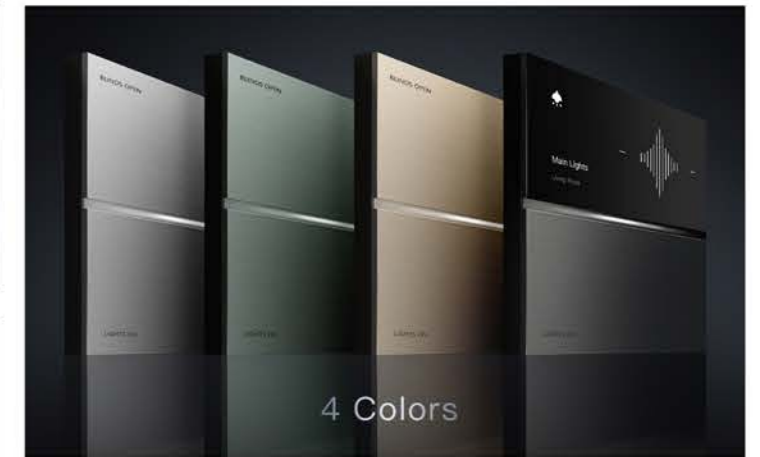

MixSwitch Bach

Bach Series Smart Switch

3-inch IPS high-definition touch screen | Support Max800W light control
Modular townhouse design | Customizable color and button names