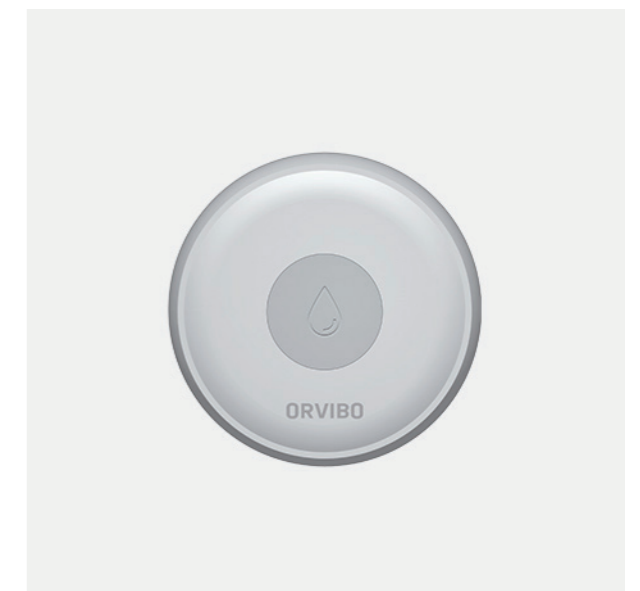

Real-time sensing of water anomalies and immediate alerts

Smart Water Leak Sensor

- Be aware of water leakage, overflow and water level changes at the first time
- Local light alarm, remote push alarm