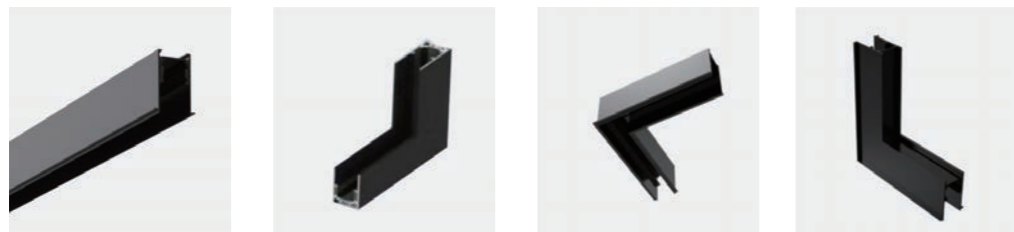

1m | 2m Inside corner Flat corner Outside corner

No Need for Slotting, Simple Installation

Surface Mounted Magnetic Track Accessories

1m | 2m Inside corner Flat corner Outside corner

No Need for Grooving, Release Layer Height