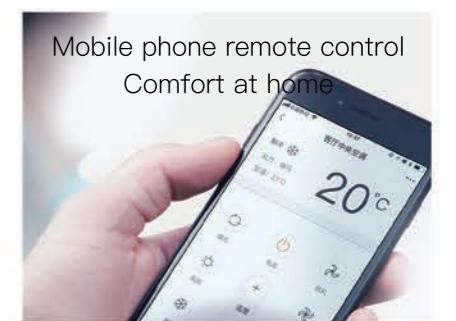

Create a smart and comfortable indoor air environment

AirMaster Central Air Conditioning Smart Control Kit

- Mobile phone remote control
- Power saving up to 30%
- Easy to installation

Give Your Home A 10-year Lead