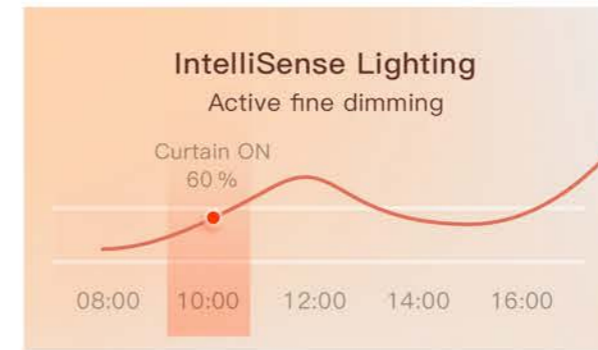

Smart Curtain Series

 Afternoon mode

Curtain Living Room 

ON 91%

3D Smart Lighting Curtain

Vertical, Water ripple curtain | Curtain Rotation
Active fine dimming | 30dB ultimate mute

- 8:00 am-12:00 am
- 12:00 am-18:00 pm
- 18:00 pm-22:00 pm

Curtain ON

◀ || ▶

DB Super Mute Smart Curtain Motor

0 Carbon, Healthy & Super Quiet

Brushless motor,
extremely quiet

Opening
and closing

<28*
dB

Baby
breathing sound

32 dB

Carbon-free
is healthier.

100% opening and closing ratio,
Stepless adjustment

MixPad remote control

Thick curtains are
easy to pull

2 N.m

Rated torque

100 KG