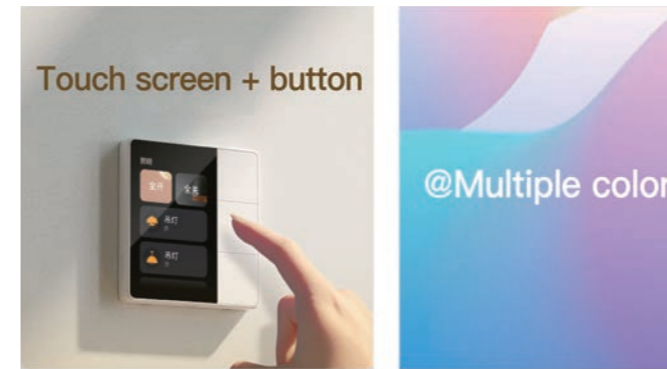

ORVIBO Home

A smarter, simpler and safer IoT APP.

ORVIBO Home is an all-in-one APP to connect lighting, security and more devices in your home. With its user-friendly interaction and simple controls, you can easily monitor and manage everything in your home. This means it can do more for you, and you can do less.

MixPad Super Smart Panel Series

5G Smart Life in One Step

MixPad X Full Screen Super Smart Panel

- 12.3 inches widescreen
- Smart super screen, the perfection of technology and aesthetics
- Intelligent central control of thousands of devices
- Hi-Fi stereo wall sound