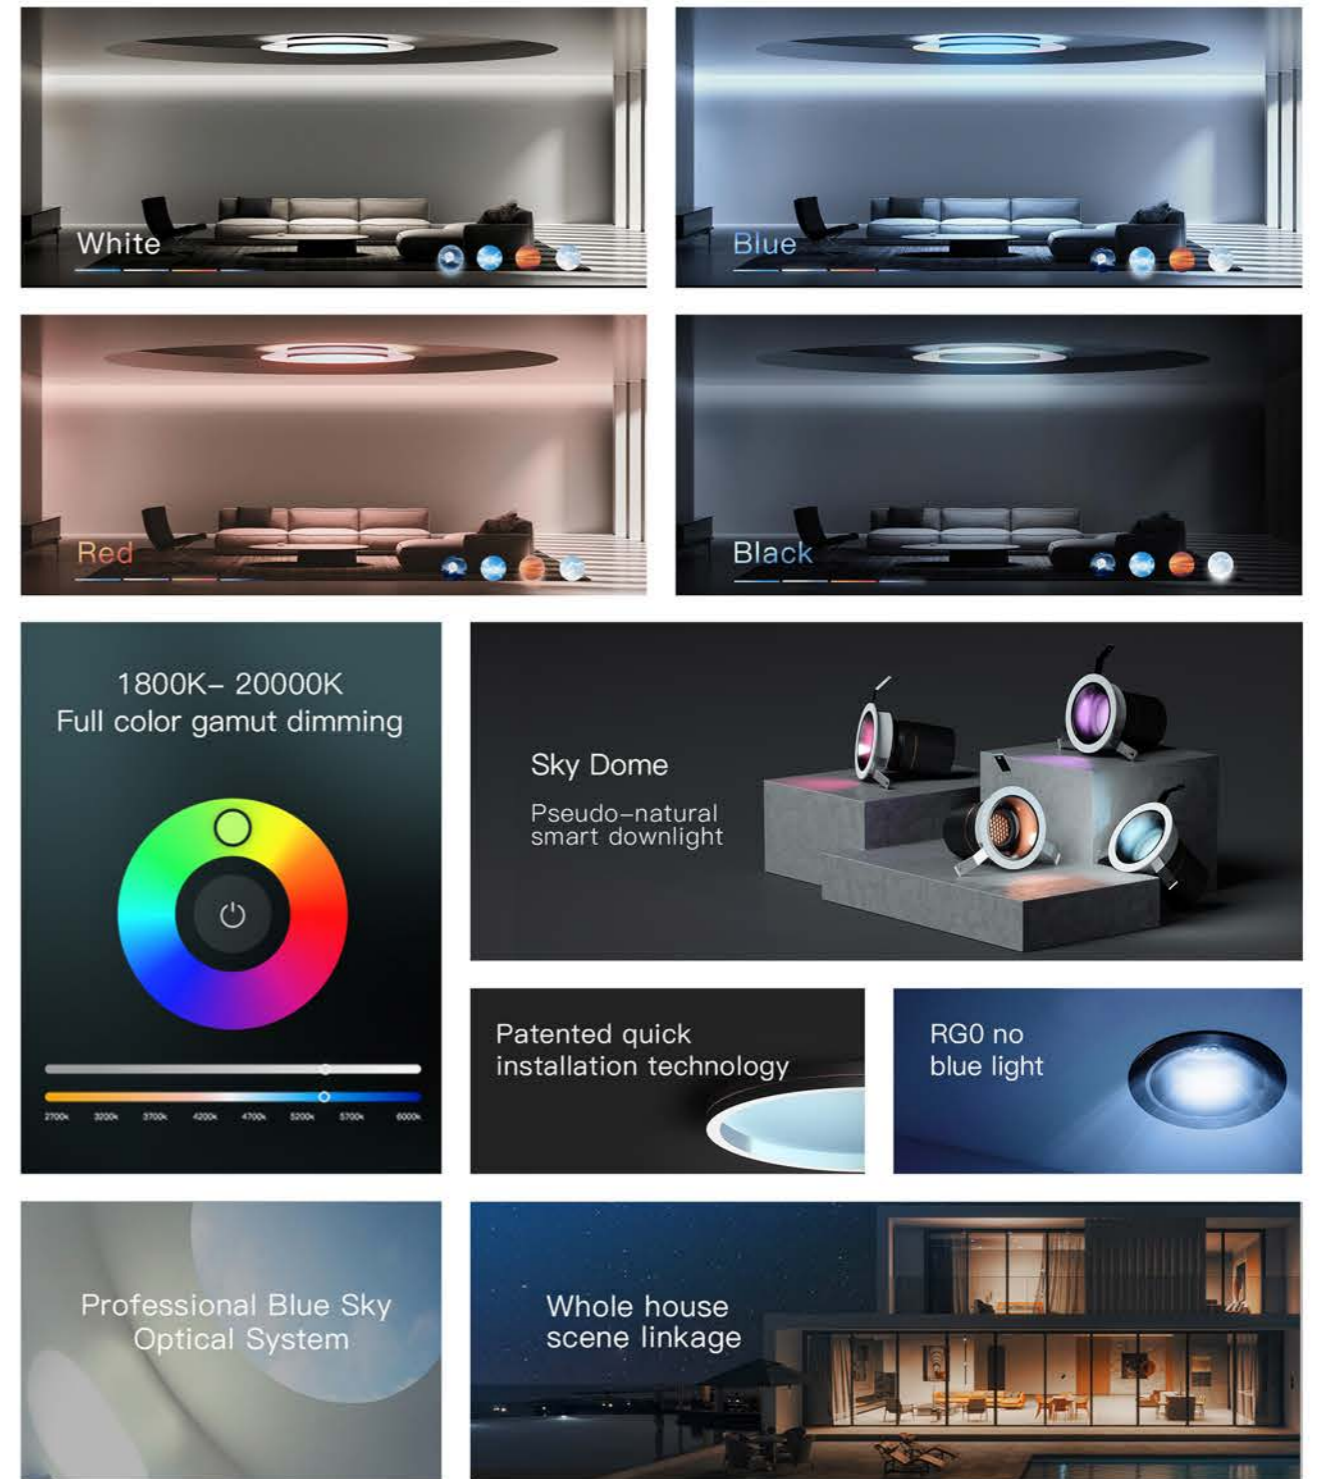

Smart Device Interconnection Essential For Home Security

Smart Motion Sensor

- Family scene linkage, lights will be on when people arrive
- Leaving mode, prompt reminder of abnormal break-in
- Tool-free installation, three steps to get

Super Smart Lighting Lives Up To Love

Sky Dome Series

Pseudo natural light

S Series

Museum grade professional light

Q Series

Healthy and comfortable light

Next-generation Quasi-natural Light Smart Light

Sky Dome Series Smart Light

- Four lighting modes
- Reproduce blue-sky optical technology
- RG0 grade no-blue light
- Quick Installation patented technology

S Series

- Museum grade, high standard optical configuration
- Single lamp smart control, precise dimming

S Series Smart Spotlight S10

10,000-level color
temperature control

Solar spectrum
SOPRO

High-definition
restores true colors

Four layers of anti-glare
Enjoy eye protection

Extreme Optics, Deep Anti-glare

S Series Smart Spotlight S10 (7W)