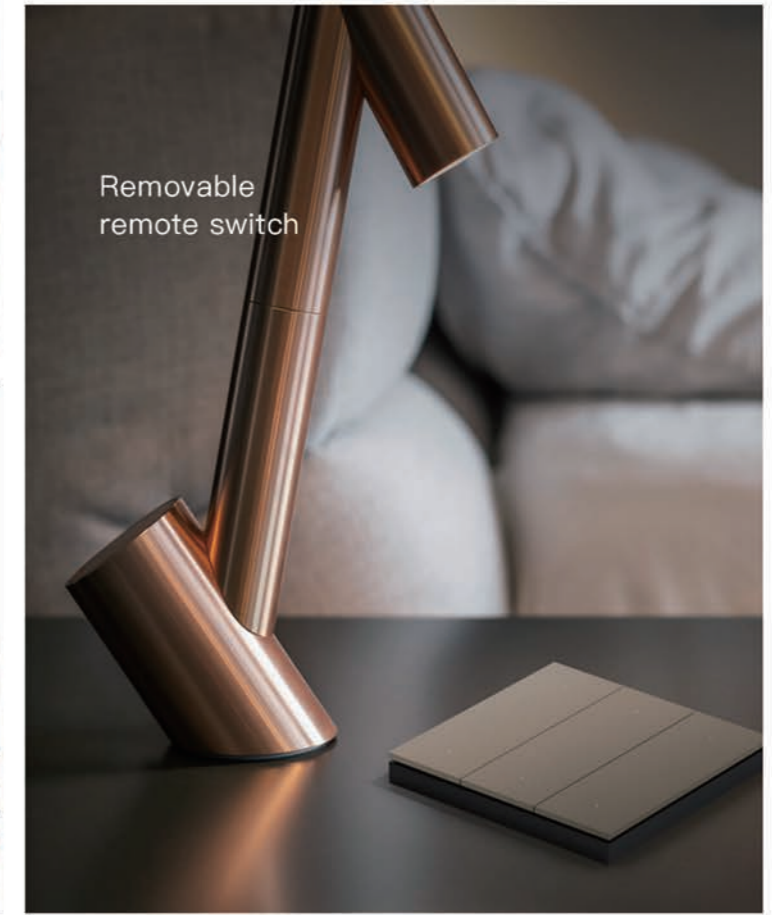

reddot award 2020
winner

Free definition, intelligent life within reach.

MixSwitch Super Smart Switch

- One-key switch control the whole house lights
- Three colors optional
- Intelligent control of multiple devices
- RelayPro-Tech™ patented technology, durable

Gold									
White									
Grey									
	1 Gang	2 Gang	3 Gang	Five-hole socket	Battery version	16A 1 Gang	Five-hole fast charge	Five holes 1 Gang	Emergency button