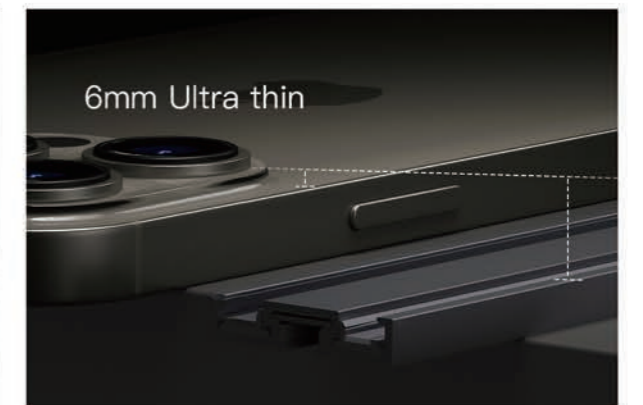

Vientiane Track Accessories

6mm Ultra thin