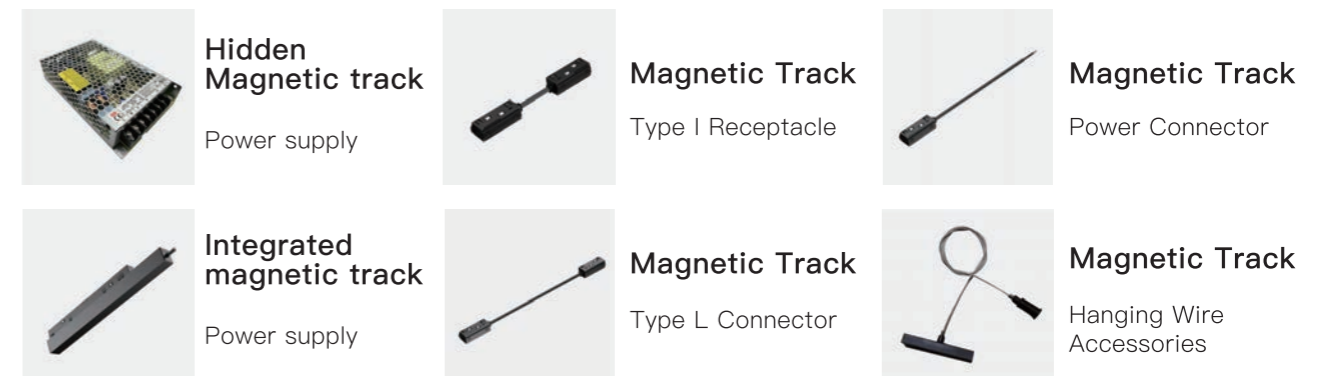

Concealed Installation, Neat and Clean

Embedded Magnetic Track Accessories

1m | 2m Inside corner Flat corner Outside corner

No Need for Slotting, Simple Installation

Surface Mounted Magnetic Track Accessories

1m | 2m Inside corner Flat corner Outside corner

No Need for Grooving, Release Layer Height

Ultra-thin surface mounted magnetic track

1m | 2m Flat corner Inside corner

S Series
Smart Light Strip

Dimming

Light Strip