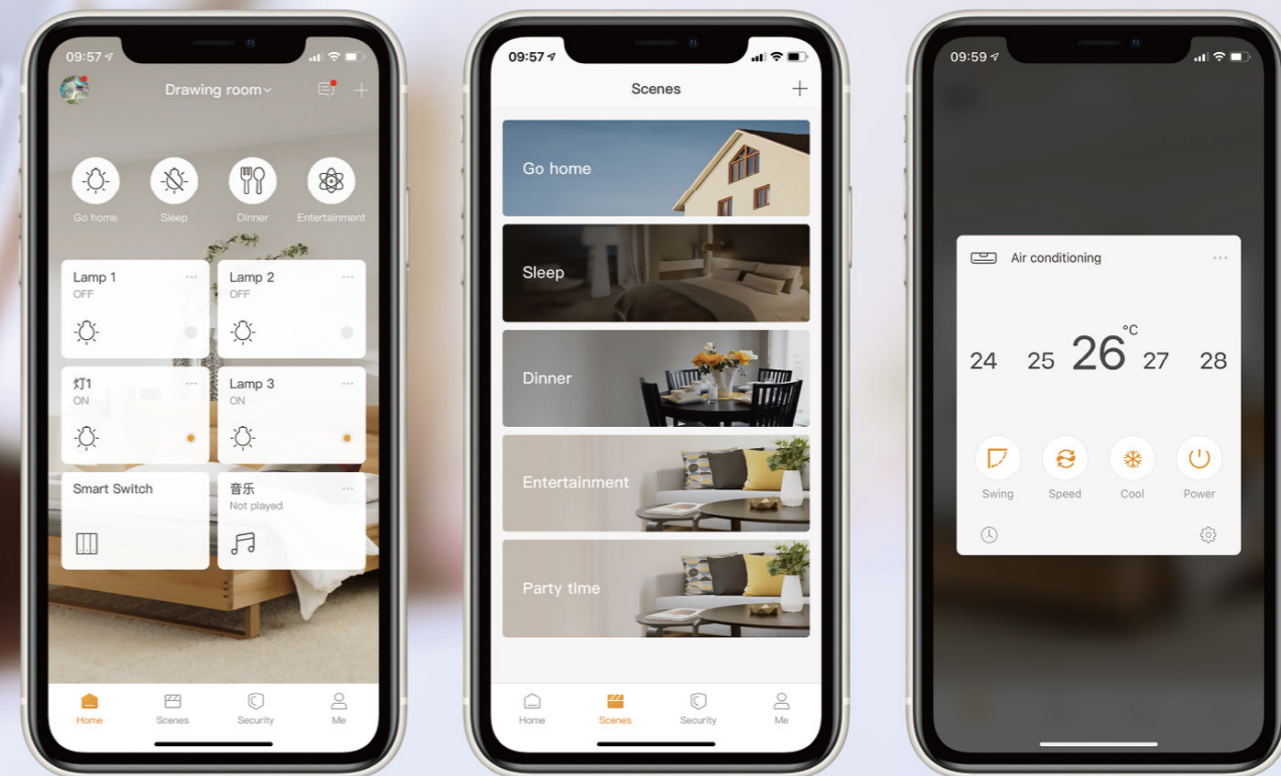

ORVIBO Home