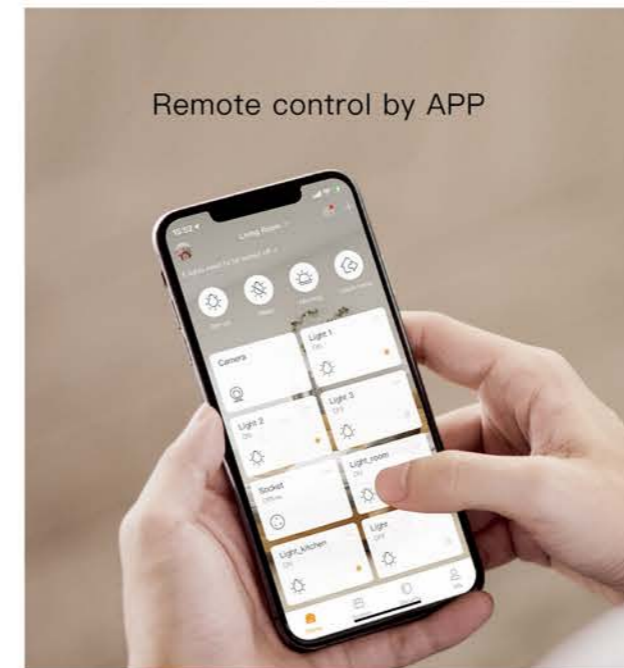

Grey

Gold

White