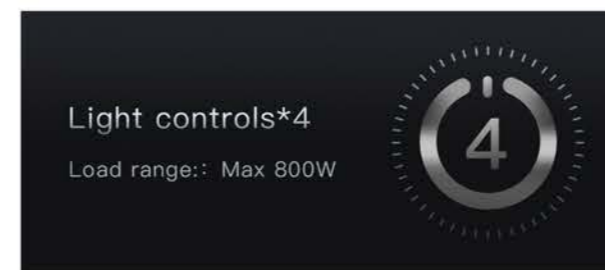

Technology and Aesthetics Create wall arts

MixSwitch Series

MixSwitch Defy

Defy Series Smart Switch

- Dual-screen intelligent switch
- 200 keystrokes professional adjustment
- Hand paint material spraying process
- MixCtrl™ 2.0 button

MixSwitch Bach

Bach Series Smart Switch

3-inch IPS high-definition touch screen | Support Max800W light control
Modular townhouse design | Customizable color and button names

reddot award 2020
winner

Free definition, intelligent life within reach.